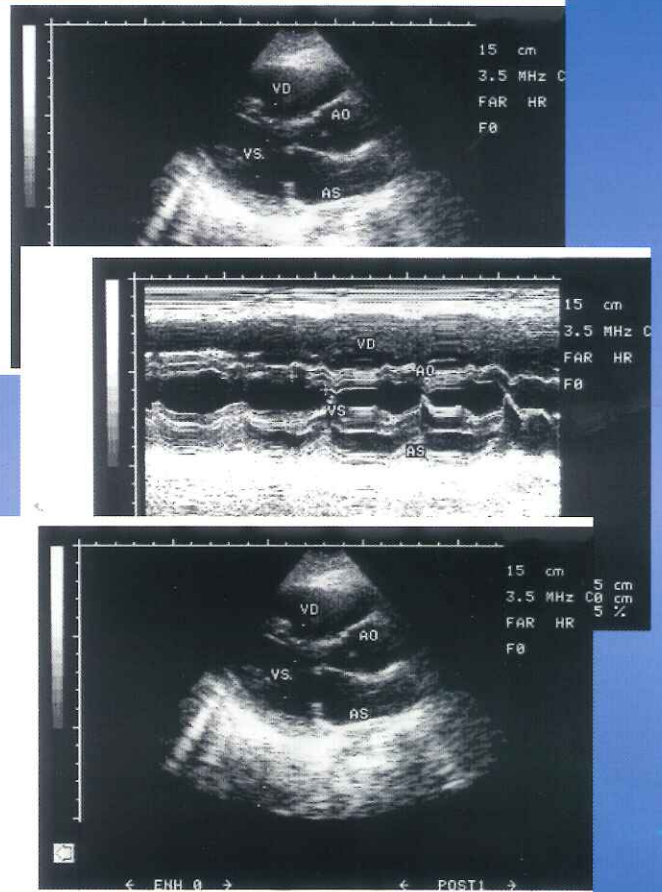

COMPAT-ONE

Video printer papers

110S - 110HD - 110HG
KP61B - KP65HM - KP91HG

Compatible with the following printers:

UP-D898MD - UP-X898MD
P93 - P95DE - P95DW

WHY COMPAT-ONE?

- **Excellent performance at unbeatable prices**